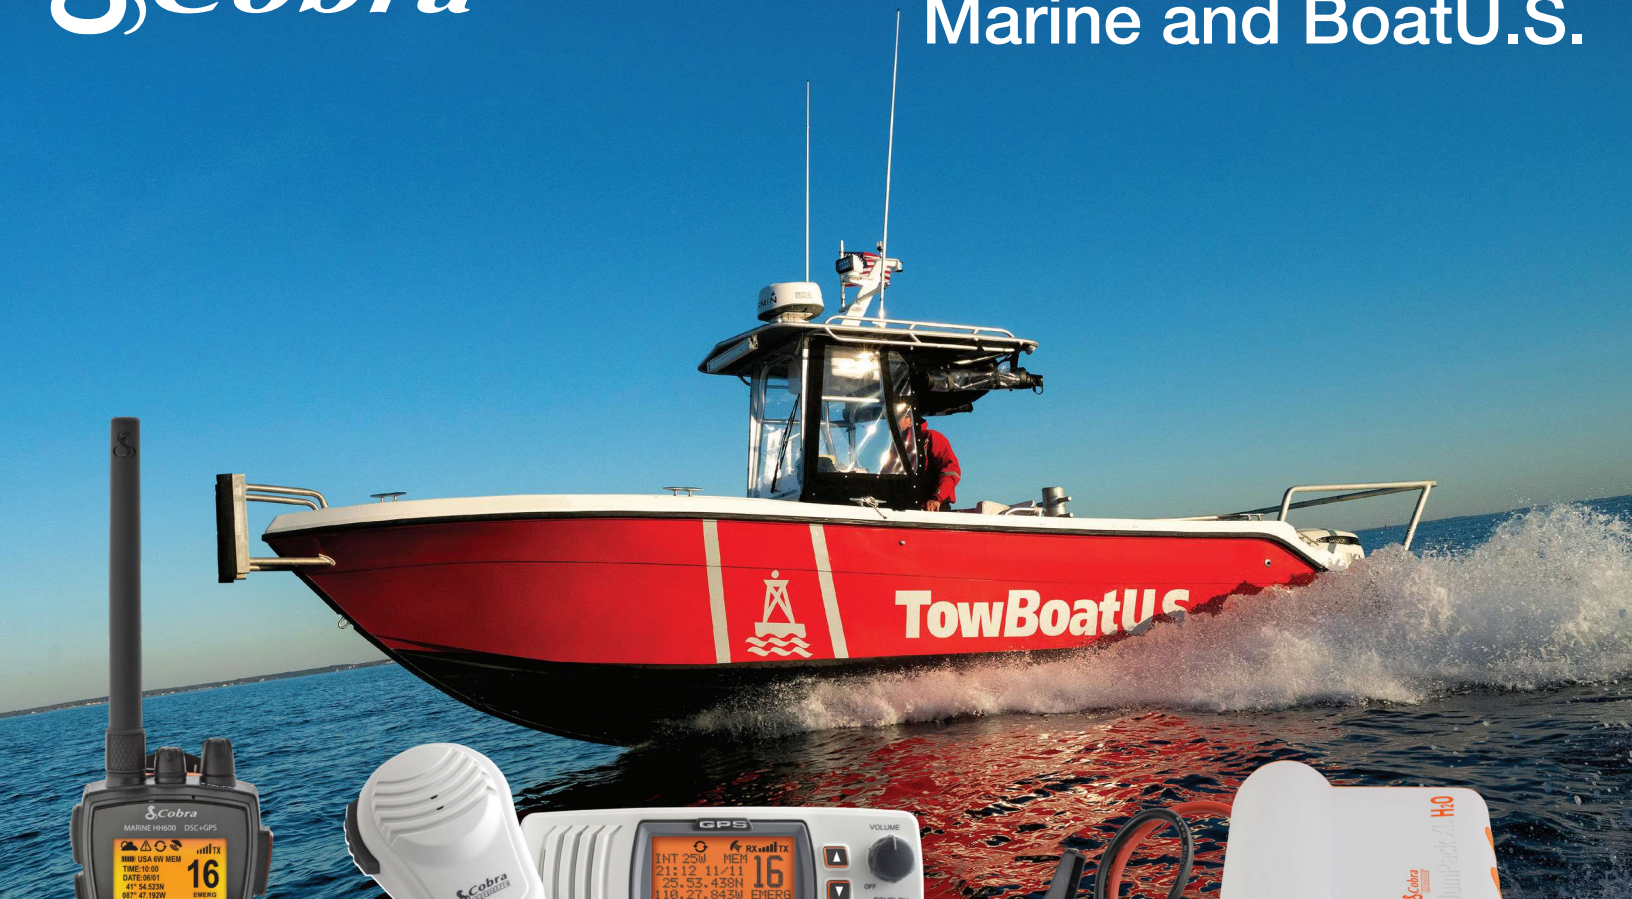

Be Prepared with Cobra
Marine and BoatU.S.

MR HH600

MRF77W GPS

CJSXLH20

Free Basic BoatU.S. Membership

1-Year Membership with Purchase of any Cobra Marine Product
cobra.com/boatUS

Offer Valid January 1, 2022 through December 31, 2022

24/7 Dispatch | Nation's Largest Towing Fleet | \$50 Towing | \$50 Trailer Assist Benefit

COBRA.COM